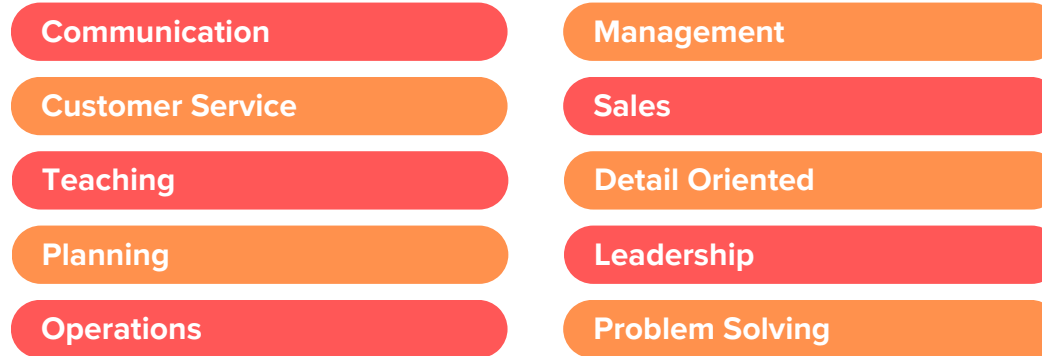

Total Advertised Vacancies

Top 10 Requested Skills

Top 5 Recruiting Industries

Top 5 Requested Minimum Education Levels**

Top 5 Recruiting Employers

Top 10 Advertised Occupations

Advertised Salaries

Role	Annual Median Advertised Salary
Primary Teachers	£40,320
HGV Class 1 Drivers	£38,528
Recruitment Consultants	£28,224
Cover Supervisors	£26,048
Delivery Drivers	£25,984
Care Assistants	£25,856
Warehouse Operatives	£25,856
Support Workers	£24,960
Cleaners	£23,680
Teaching Assistants	£22,720