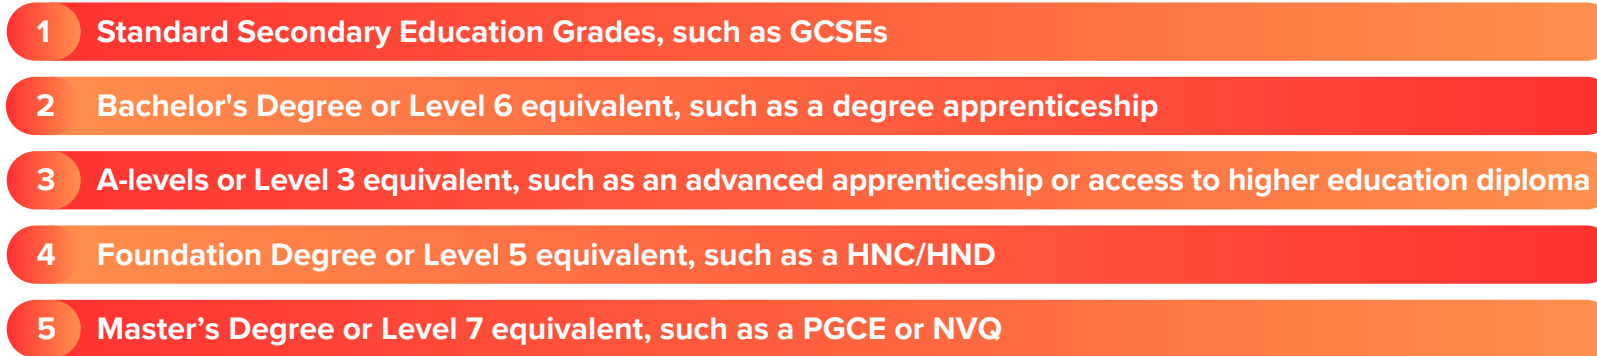

Total Advertised Vacancies

Top 10 Requested Skills

Top 5 Recruiting Industries

Top 5 Requested Minimum Education Levels**

Top 5 Recruiting Employers

Top 10 Advertised Occupations

Advertised Salaries

Role	Annual Median Advertised Salary
Primary Teachers	£40,320
HGV Class 1 Drivers	£38,528
Recruitment Consultants	£28,224
Cover Supervisors	£26,048
Delivery Drivers	£25,984
Care Assistants	£25,856
Warehouse Operatives	£25,856
Support Workers	£24,960
Cleaners	£23,680
Teaching Assistants	£22,720