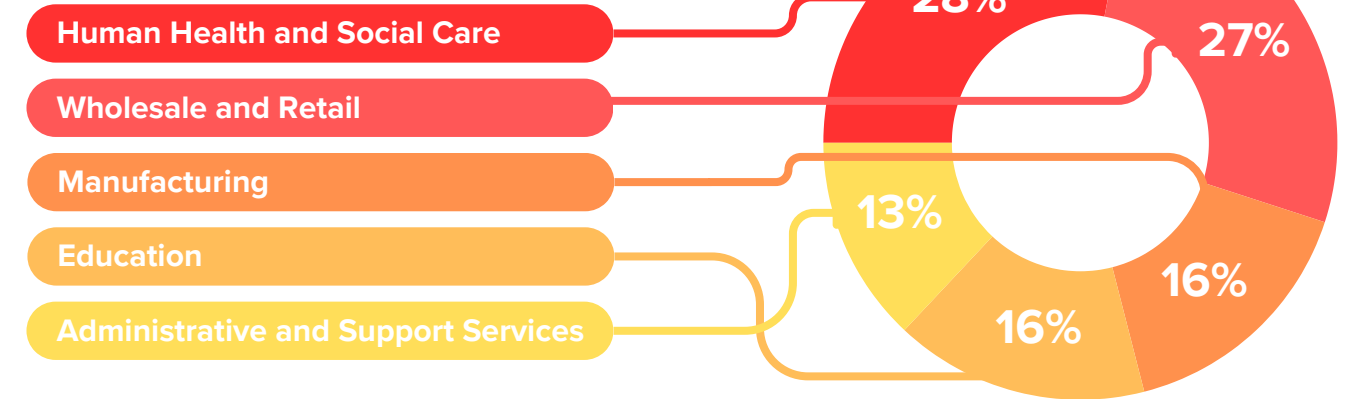

Total Advertised Vacancies

Top 10 Requested Skills

Top 5 Recruiting Industries

Top 5 Requested Minimum Education Levels**

Top 5 Recruiting Employers

Top 10 Advertised Occupations

Advertised Salaries

Role	Annual Median Advertised Salary
Primary Teachers	£40,320
HGV Class 1 Drivers	£38,528
Recruitment Consultants	£28,224
Cover Supervisors	£26,048
Delivery Drivers	£25,984
Care Assistants	£25,856
Warehouse Operatives	£25,856
Support Workers	£24,960
Cleaners	£23,680
Teaching Assistants	£22,720