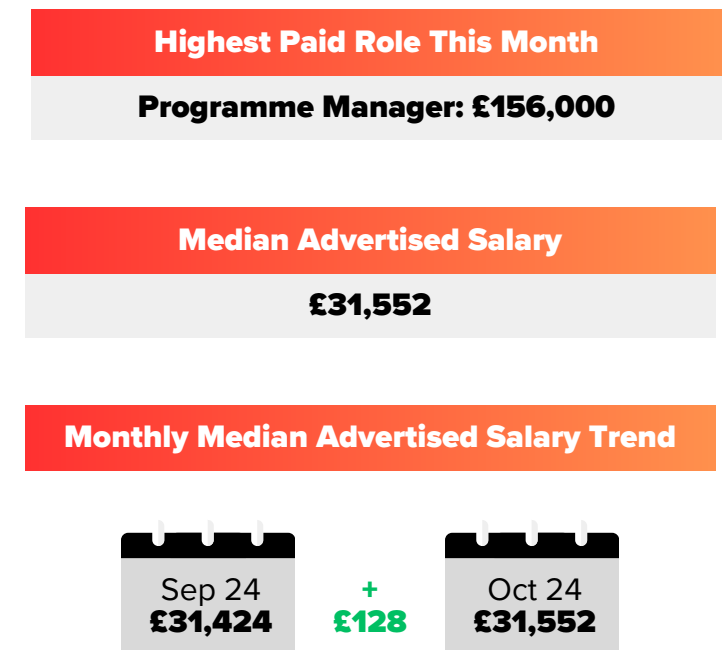

Total Advertised Vacancies

Top 10 Requested Skills

Top 5 Recruiting Industries

Top 5 Requested Minimum Education Levels**

Top 5 Recruiting Employers

Top 10 Advertised Occupations

Advertised Salaries

Role	Annual Median Advertised Salary
Primary Teachers	£40,320
HGV Class 1 Drivers	£38,528
Recruitment Consultants	£28,224
Cover Supervisors	£26,048
Delivery Drivers	£25,984
Care Assistants	£25,856
Warehouse Operatives	£25,856
Support Workers	£24,960
Cleaners	£23,680
Teaching Assistants	£22,720