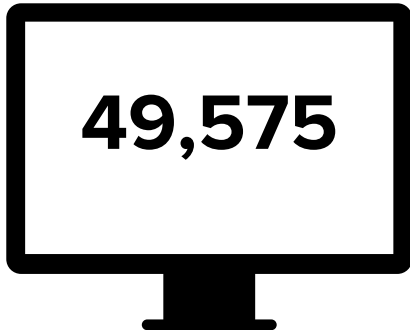

Total Advertised Vacancies

Top 10 Requested Skills

Top 5 Recruiting Industries

Top 5 Requested Minimum Education Levels**

Top 5 Recruiting Employers

Top 10 Advertised Occupations

Advertised Salaries

Role	Annual Median Advertised Salary
Primary Teachers	£40,320
HGV Class 1 Drivers	£38,528
Recruitment Consultants	£28,224
Cover Supervisors	£26,048
Delivery Drivers	£25,984
Care Assistants	£25,856
Warehouse Operatives	£25,856
Support Workers	£24,960
Cleaners	£23,680
Teaching Assistants	£22,720