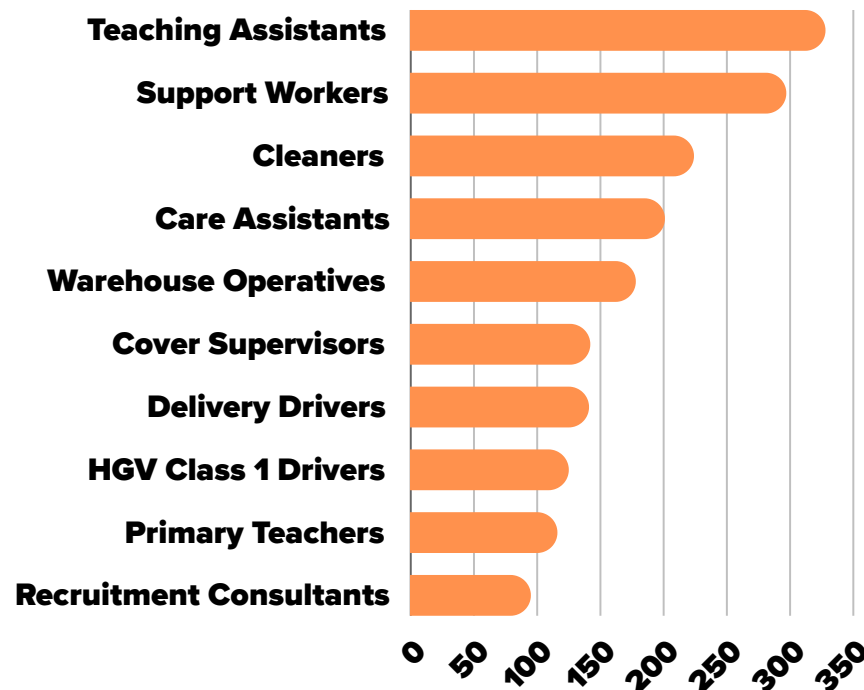

Total Advertised Vacancies

Top 10 Requested Skills

Top 5 Recruiting Industries

Top 5 Requested Minimum Education Levels**

Top 5 Recruiting Employers

Top 10 Advertised Occupations

Advertised Salaries

Role	Annual Median Advertised Salary
Primary Teachers	£40,320
HGV Class 1 Drivers	£38,528
Recruitment Consultants	£28,224
Cover Supervisors	£26,048
Delivery Drivers	£25,984
Care Assistants	£25,856
Warehouse Operatives	£25,856
Support Workers	£24,960
Cleaners	£23,680
Teaching Assistants	£22,720