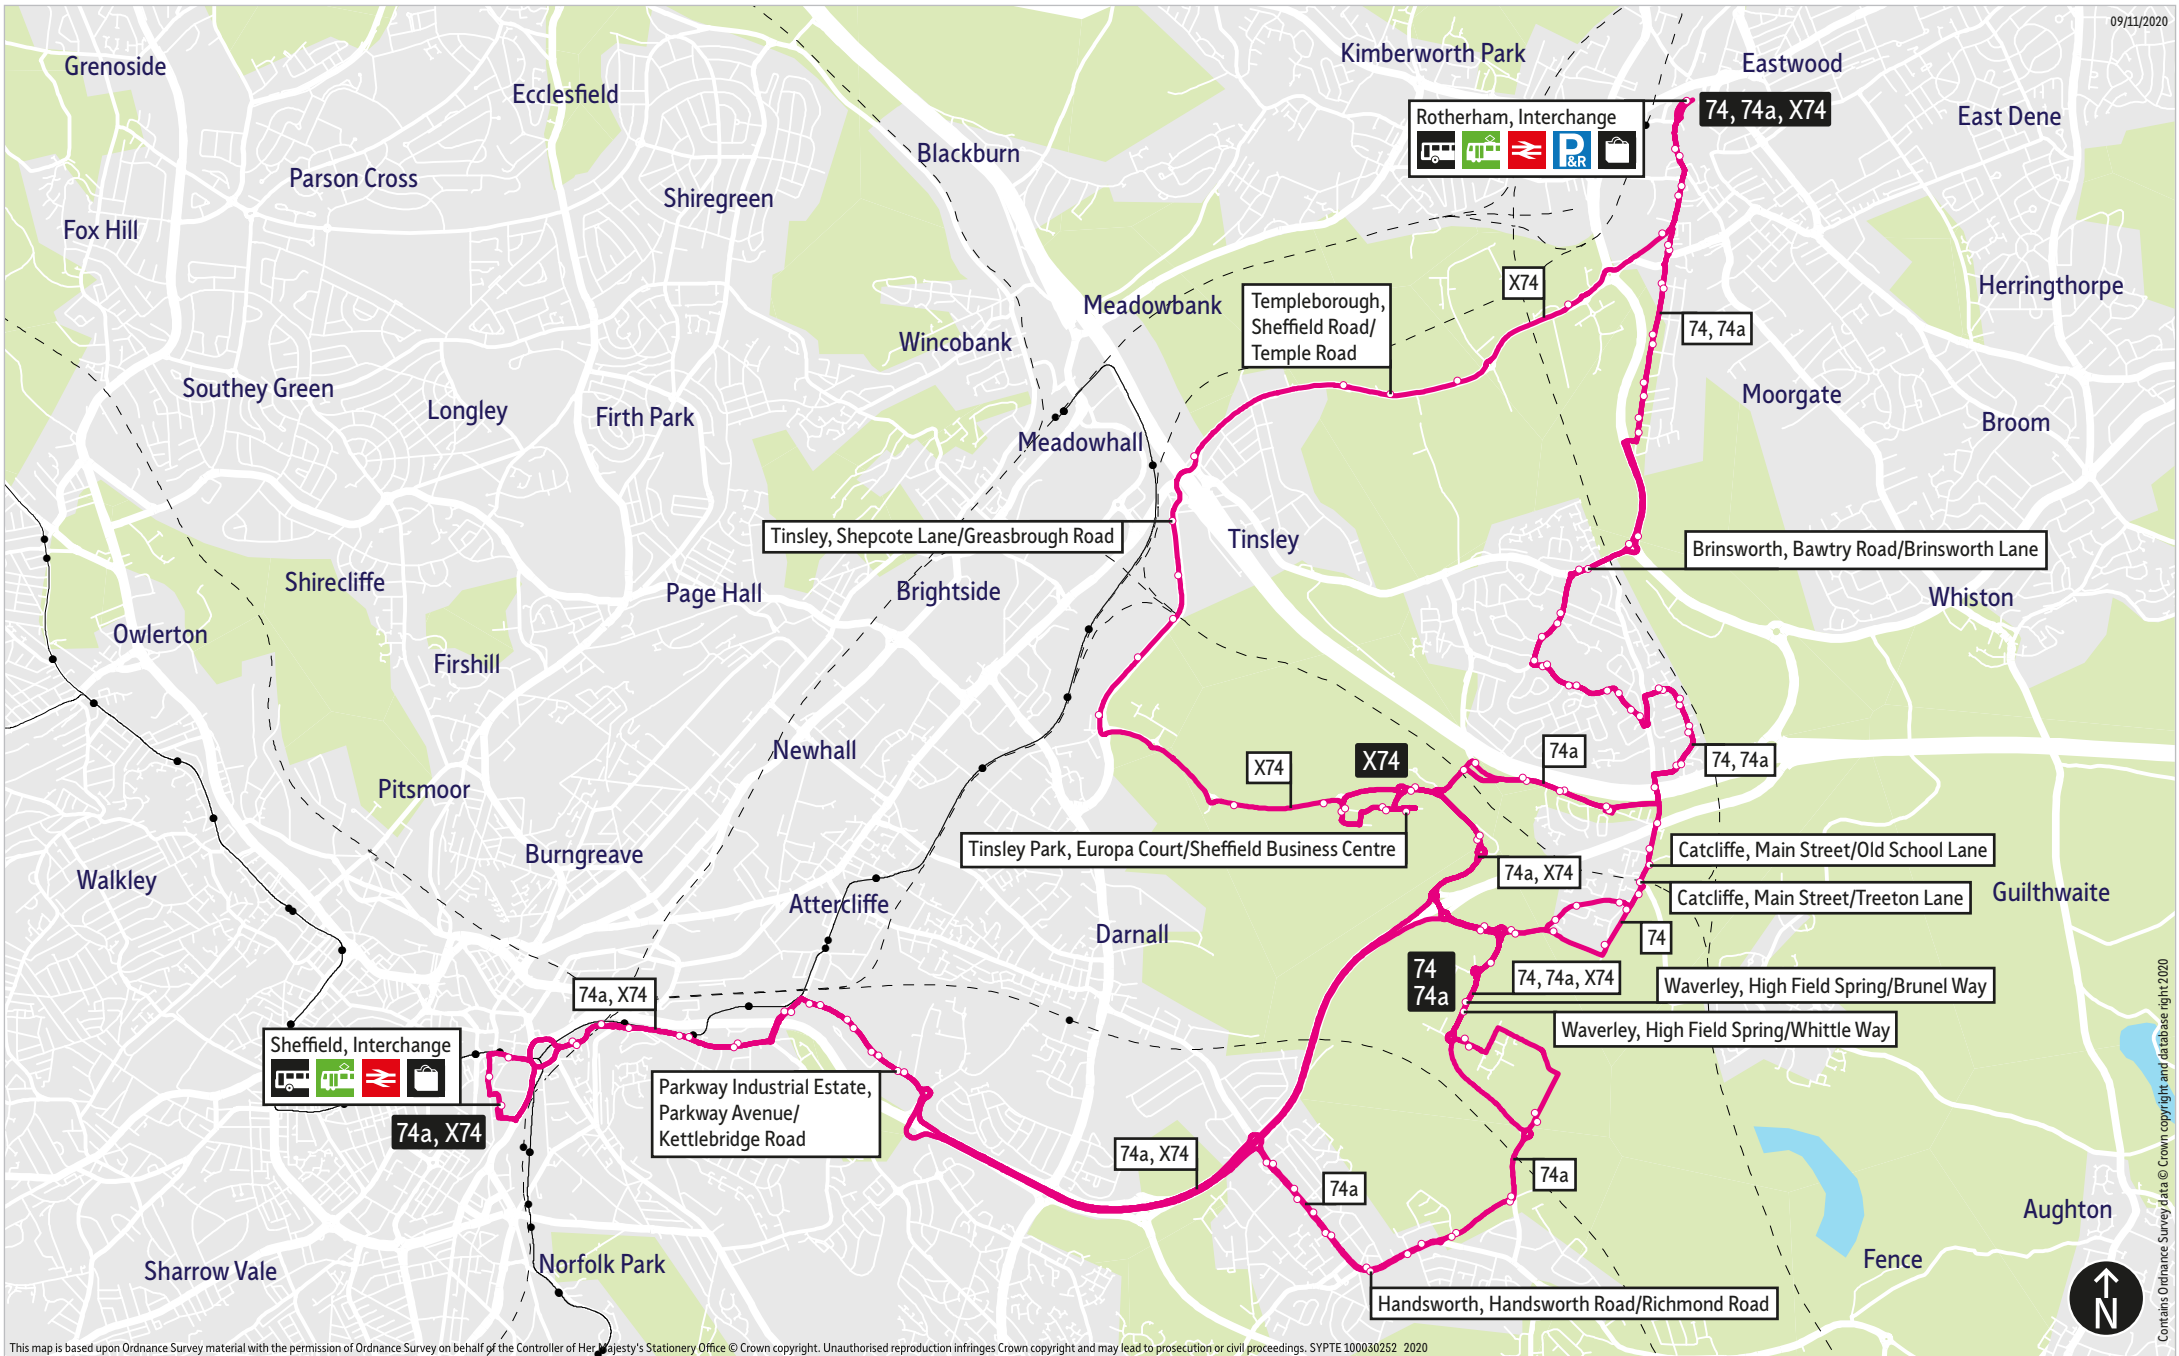

Bus route map for service 74, 74a and X74

09/11/2020

= Terminus point
 = Public transport
 = Shopping area
 = Bus route & stops
 = Rail line & station
 = Tram route & stop

Contains Ordnance Survey data © Crown copyright and database right 2020