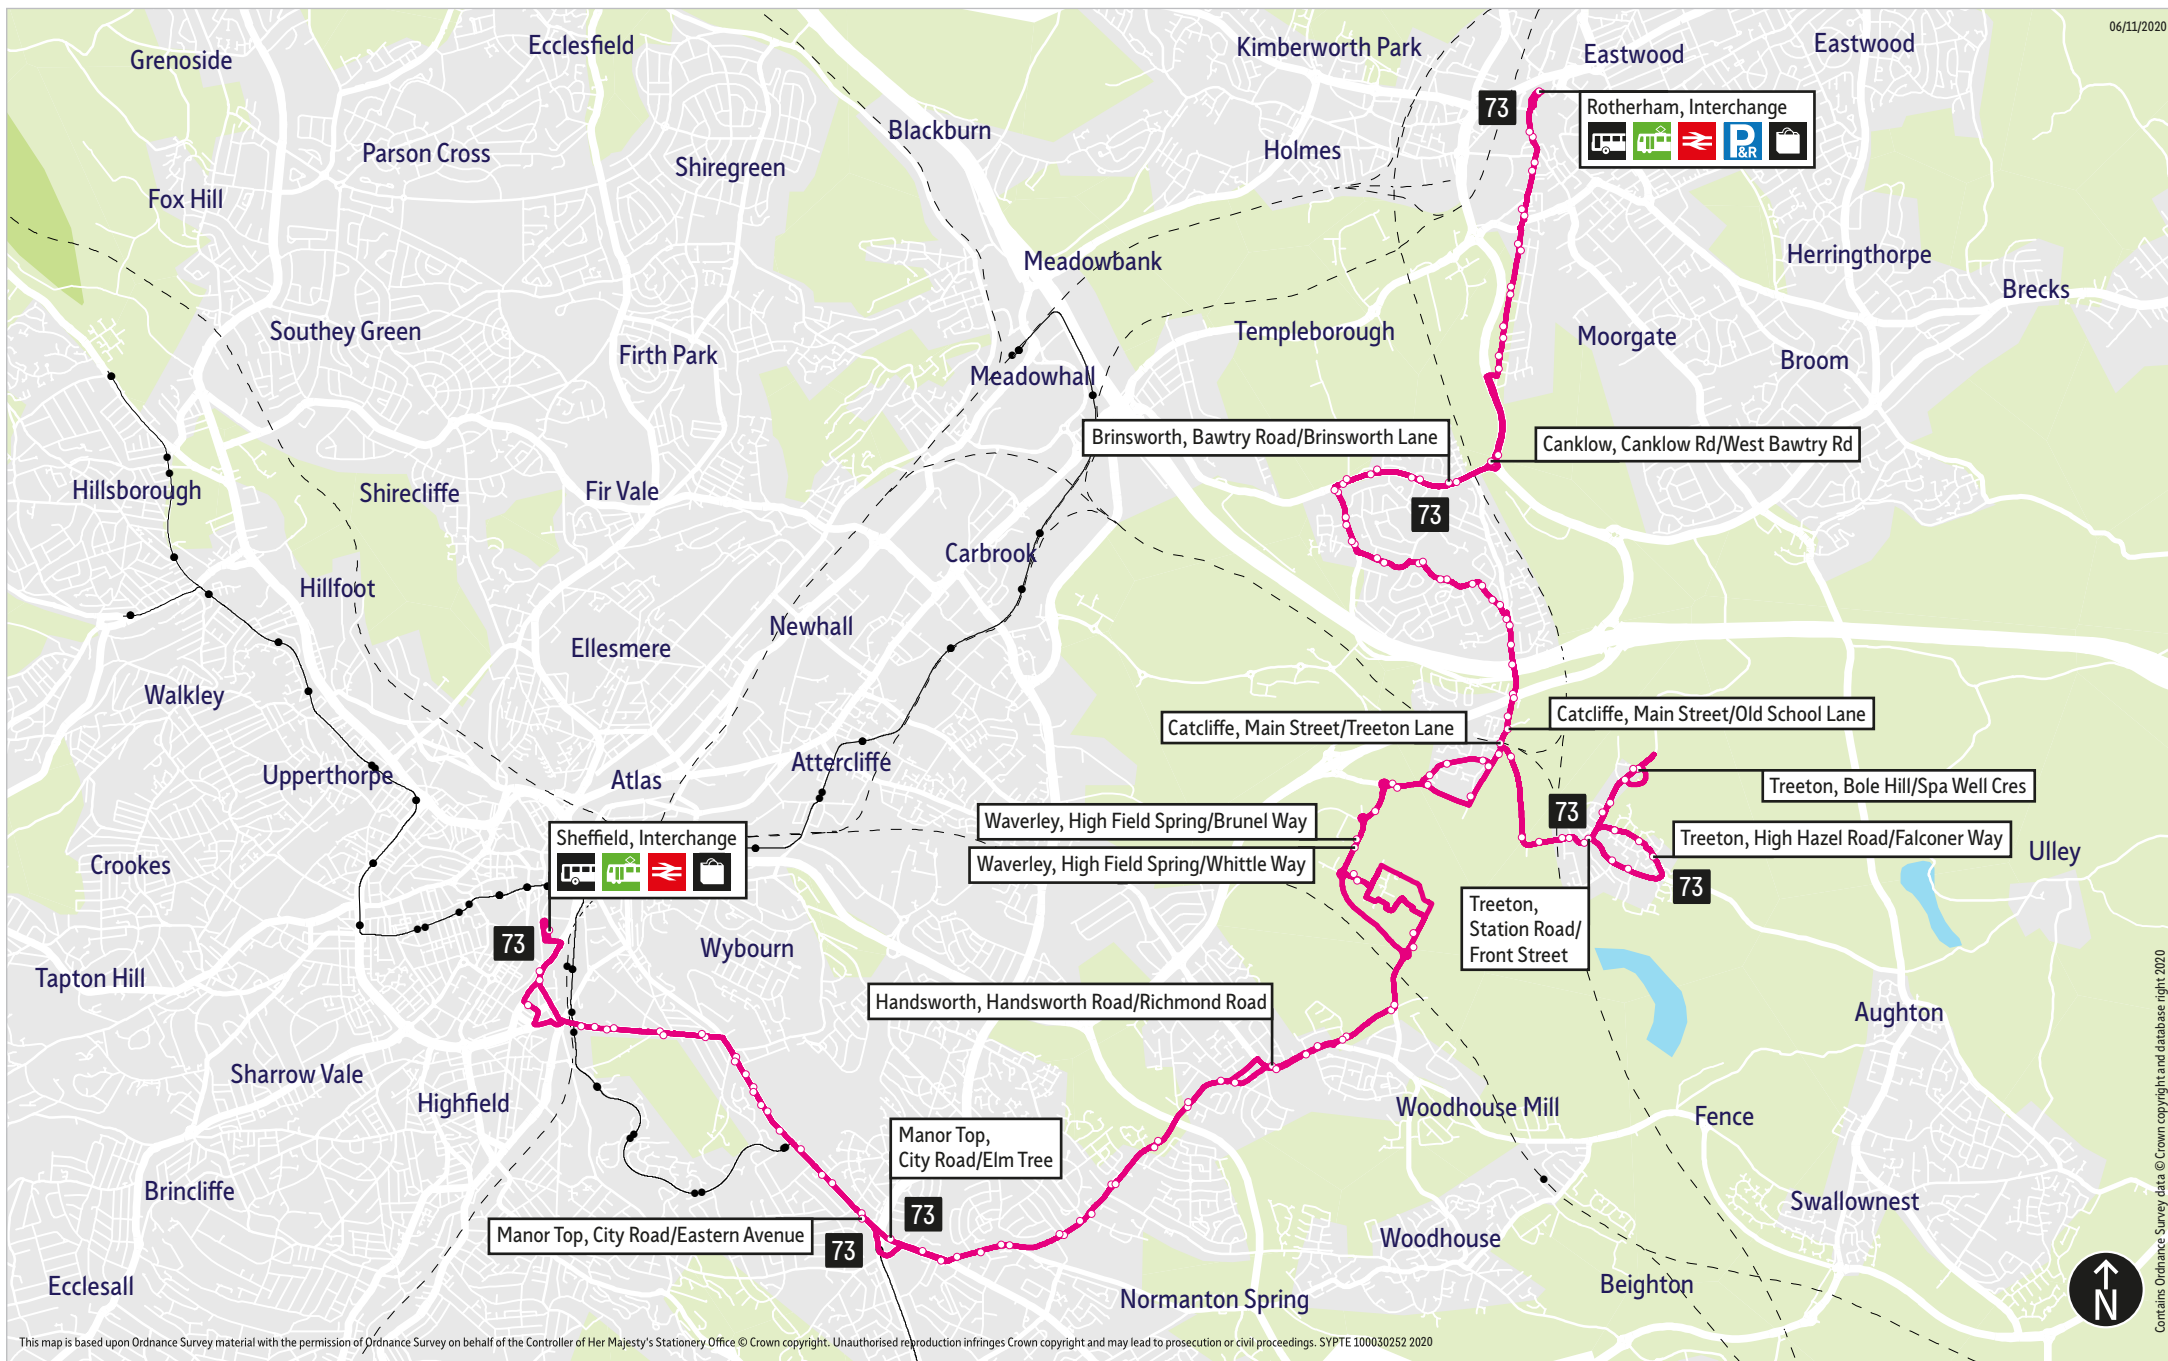

Bus route map for service 73

06/11/2020

= Terminus point

 = Public transport
 = Shopping area
 = Bus route & stops
 = Rail line & station
 = Tram route & stop

Contains Ordnance Survey data © Crown copyright and database right 2020