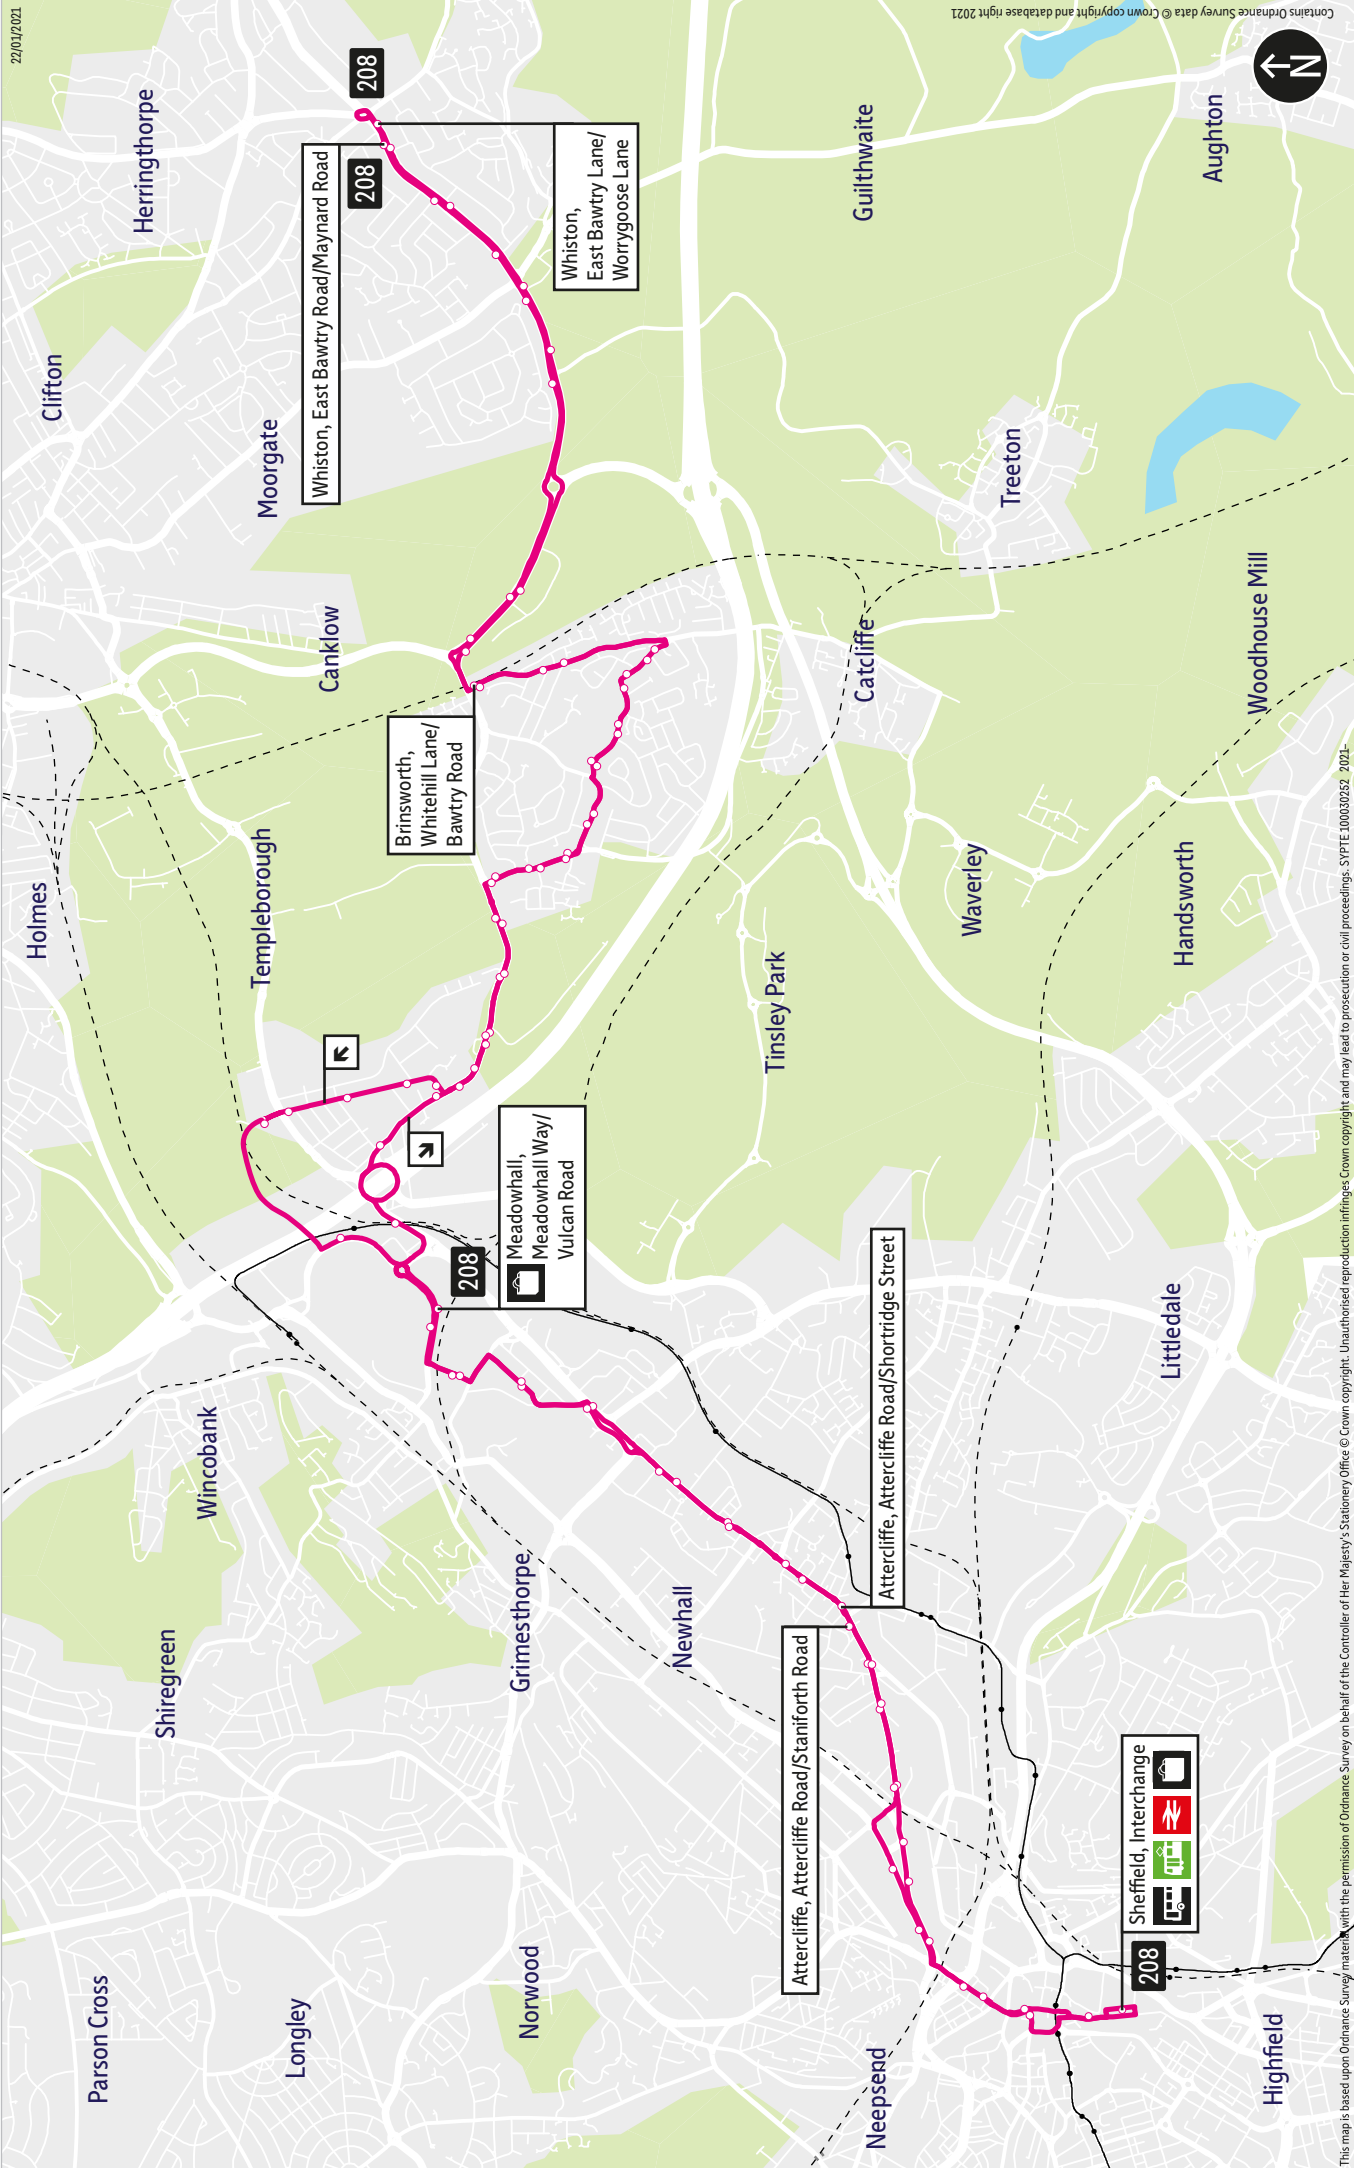

Bus service(s)

208

Valid from: 12 April 2021

Areas served

Sheffield
Carbrook
Meadowhall
Brinsworth
Whiston

Places on the route

   Sheffield Interchange
 Ice Sheffield
  
  Meadowhall Interchange

What's changed

22/01/2021

Contains Ordnance Survey data © Crown copyright and database right 2021

This map is based upon Ordnance Survey material with the permission of Ordnance Survey on behalf of the Controller of Her Majesty's Stationery Office © Crown copyright. Unauthorised reproduction infringes Crown copyright and may lead to prosecution or civil proceedings. SYPTE.100030252. 2021-

- = Terminus point
- = Shopping area
- = Public transport
- = Bus route & stops
- = Rail line & station
- = Tram route & stop

Stopping points for service 208

Sheffield, Interchange ▶ Castle Street ▶ Wicker ▶ Savile Street ▶ **Atlas** ▶ **Attercliffe** ▶ Attercliffe Road ▶ Attercliffe Common ▶ **Carbrook** ▶ Dunlop Street ▶ **Meadowhall** ▶ Meadowhall Drive ▶ Meadowhall Way ▶ **Tinsley** ▶ Sheffield Road ▶ Bawtry Road ▶ **Brinsworth** ▶ Bonet Lane ▶ Brinsworth Lane ▶ Whitehill Road ▶ Whitehill Lane ▶ **Canklow** ▶ West Bawtry Road ▶ **Whiston, East Bawtry Road**

Whiston, East Bawtry Road ▶ East Bawtry Road ▶ West Bawtry Road ▶ **Canklow** ▶ **Brinsworth** ▶ Whitehill Lane ▶ Whitehill Road ▶ Brinsworth Lane ▶ Bonet Lane ▶ Bawtry Road ▶ **Tinsley** ▶ St Lawrence Road ▶ Blackburn Meadows Way ▶ **Meadowhall** ▶ Meadowhall Way ▶ Meadowhall Way ▶ Meadowhall Drive ▶ **Carbrook** ▶ Dunlop Street ▶ Attercliffe Common ▶ **Attercliffe** ▶ Attercliffe Road ▶ Savile Street ▶ Wicker ▶ Waingate ▶ Flat Street ▶ **Sheffield, Interchange**